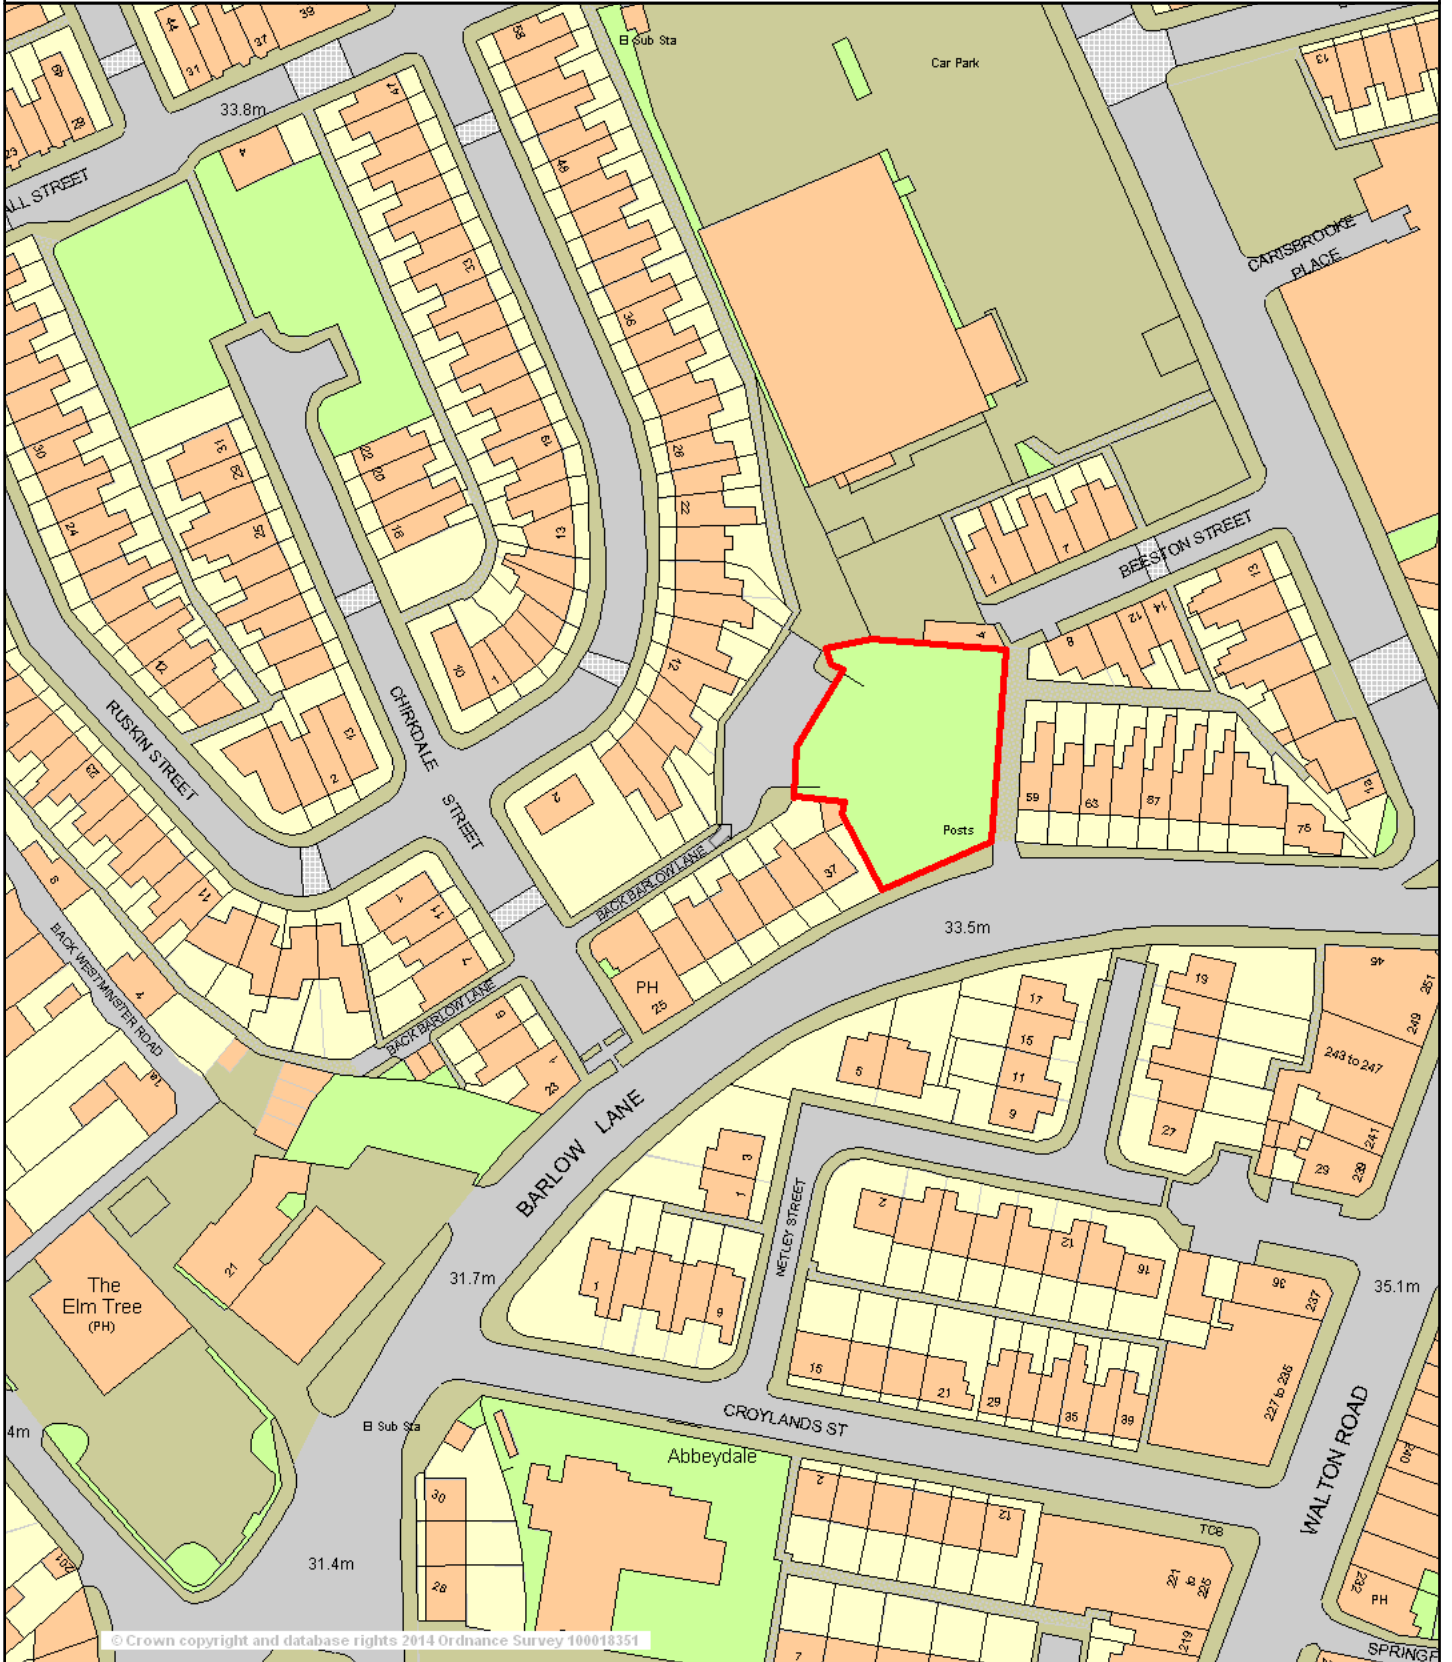

Barlow Lane Site, Walton

© Crown copyright and database rights 2014 Ordnance Survey 100018351

© Crown copyright and database rights 2014
Ordnance Survey 100018351

Scale 1/1250 Date 19/12/2014

Centre = 335435 E 393943 N